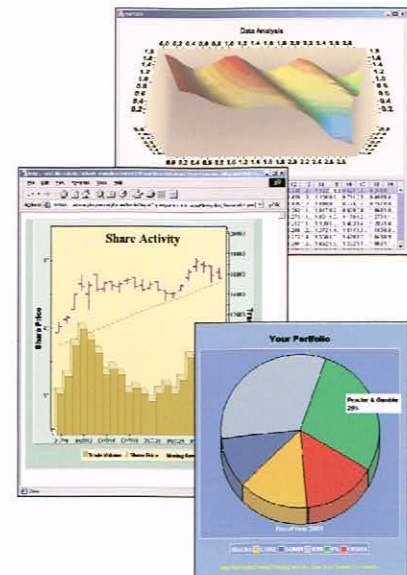

sitraka
the Java™ advantage